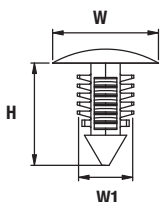

RCCN 日成SR7型尼龙铆钉 SR7 Barbed Locking Fastener

单位/Unit:mm

材质:UL合格之NYLON66(黑色)防火等级94V-2, 不易老化。
用途:PC板及机板之固定, 取代螺丝, 不需工具即可完成装配。
特点:容易固定。
用法:先将机板及被固定板钻孔7-7.9mm,再将本产品塞入,即可使两板相线合。
板厚:以H长度小于3MM为准。
开孔:建议表格孔径负公差0.2-1mm开孔。
Material : NYLON66 UL approved, fireproof 94V-2, Good quality, easy to install

型号 Item No.	头部 Head W	孔径 Hole dia. W1	长度 Length H	包装 Packing pcs
SR7-555	18	7.0	23	100pcs
SR7-150	25.9	7.1	12.7	100pcs
SR7-140	19.1	7.1	12.7	100pcs
SR7-1131	15.2	7.2	19.7	100pcs
SR7-208	25.5	7.2	39.0	100pcs
SR7-309	9.0	7.4	13.2	100pcs
SR7-609	25.7	7.5	27.2	100pcs
SR7-377	18.0	7.5	20.0	100pcs
SR7-829	18.0	7.5	34.0	100pcs
SR7-582	18.0	7.6	27.6	100pcs
SR7-040	25.7	7.6	19.8	100pcs
SR7-001	49.7	7.6	19.1	100pcs
SR7-413	17.8	7.7	16.3	100pcs
SR7-679	18.0	7.7	47.4	100pcs
SR7-414	17.8	7.7	16.4	100pcs
SR7-643	25*10	7.8	17.1	100pcs
SR7-529	18	7.8	16.4	100pcs
SR7-017	24.4	7.8	18.0	100pcs
SR7-004	18	7.9	20.0	100pcs
SR7-005	17.6	7.9	15.5	100pcs
SR7-037	24.3	7.9	18.0	100pcs
SR7-104	18.4	7.9	22.2	100pcs
SR7-186	25.4	7.9	28.6	100pcs
SR7-431	25.4	7.9	20.6	100pcs
SR7-546	44.5	7.9	23.0	100pcs
SR7-528	22.2	7.9	27.8	100pcs
SR7-410	32.5	7.9	16.4	100pcs
SR7-674	18.9	7.9	27.2	100pcs
SR7-420	30.9	7.9	27.3	100pcs
SR7-101	25.1	7.9	20.0	100pcs