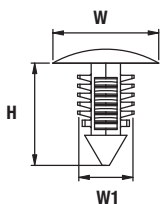

型号 Item No.	头部 Head W	孔径 Hole dia. W1	长度 Length H	包装 Packing pcs
SR7-555	18	7.0	23	100pcs
SR7-150	25.9	7.1	12.7	100pcs
SR7-140	19.1	7.1	12.7	100pcs
SR7-1131	15.2	7.2	19.7	100pcs
SR7-208	25.5	7.2	39.0	100pcs
SR7-309	9.0	7.4	13.2	100pcs
SR7-609	25.7	7.5	27.2	100pcs
SR7-377	18.0	7.5	20.0	100pcs
SR7-829	18.0	7.5	34.0	100pcs
SR7-582	18.0	7.6	27.6	100pcs
SR7-040	25.7	7.6	19.8	100pcs
SR7-001	49.7	7.6	19.1	100pcs
SR7-413	17.8	7.7	16.3	100pcs
SR7-679	18.0	7.7	47.4	100pcs
SR7-414	17.8	7.7	16.4	100pcs
SR7-643	25*10	7.8	17.1	100pcs
SR7-529	18	7.8	16.4	100pcs
SR7-017	24.4	7.8	18.0	100pcs
SR7-004	18	7.9	20.0	100pcs
SR7-005	17.6	7.9	15.5	100pcs
SR7-037	24.3	7.9	18.0	100pcs
SR7-104	18.4	7.9	22.2	100pcs
SR7-186	25.4	7.9	28.6	100pcs
SR7-431	25.4	7.9	20.6	100pcs
SR7-546	44.5	7.9	23.0	100pcs
SR7-528	22.2	7.9	27.8	100pcs
SR7-410	32.5	7.9	16.4	100pcs
SR7-674	18.9	7.9	27.2	100pcs
SR7-420	30.9	7.9	27.3	100pcs
SR7-101	25.1	7.9	20.0	100pcs

# RCCN 日成SR8型尼龙铆钉 SR8 Barbed Locking Fastener

单位/Unit:mm

钻孔 10-11mm

型号 Item No.	头部 Head W	孔径 Hole dia. W1	长度 Length H	包装 Packing pcs
SR8-138	16	8.0	18.5	100pcs
SR8-301	19	8.0	22.8	100pcs
SR8-042	19.5	8.0	35.0	100pcs
SR8-174	40.8	8.0	12.8	100pcs
SR8-479	15.3	8.0	50.0	100pcs
SR8-1112	23.9	8.0	17.5	100pcs
SR8-1104	18.0	8.0	17.5	100pcs
SR8-102	20.0	8.1	23.9	100pcs
SR8-428	32	8.1	30.1	100pcs
SR8-101	25.2	8.1	20.3	100pcs
SR8-572	33	8.2	20.7	100pcs
SR8-600	19.6	8.2	33.3	100pcs
SR8-036	18.9	8.3	21.8	100pcs
SR8-478	19.6	8.3	33.4	100pcs
SR8-198	18	8.7	30.0	100pcs
SR9-942	20	9.0	20.0	100pcs
SR9-826	24	9.5	19.5	100pcs
SR10-575	16.2	9.8	20.2	100pcs
SR11-105	25.6	10.9	37.2	100pcs
SR11-002	25.4	11.1	21.7	100pcs
SR11-207	21.4	11.3	30.0	100pcs
SR11-436	21.5	11.5	21.2	100pcs